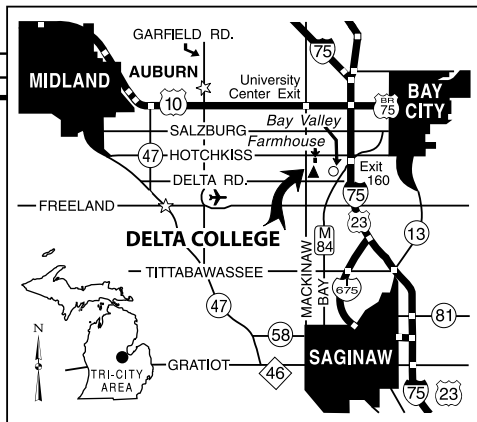

Delta College

Main Campus • University Center

1961 Delta Rd. • University Center, MI • (989) 686-9000

From I-75

Take exit 160. Turn south onto M-84. Travel 1/4 mile to the second traffic light. Turn west onto Delta Road. Travel 1-1/4 miles. College is on the right.

From US-10

Exit south at Mackinaw Road exit onto Mackinaw Road. Travel south 2-1/4 miles, past the blinker light at Hotchkiss Road intersection. College entrance is on the left.

Delta College is a Tobacco/Smoke Free Campus