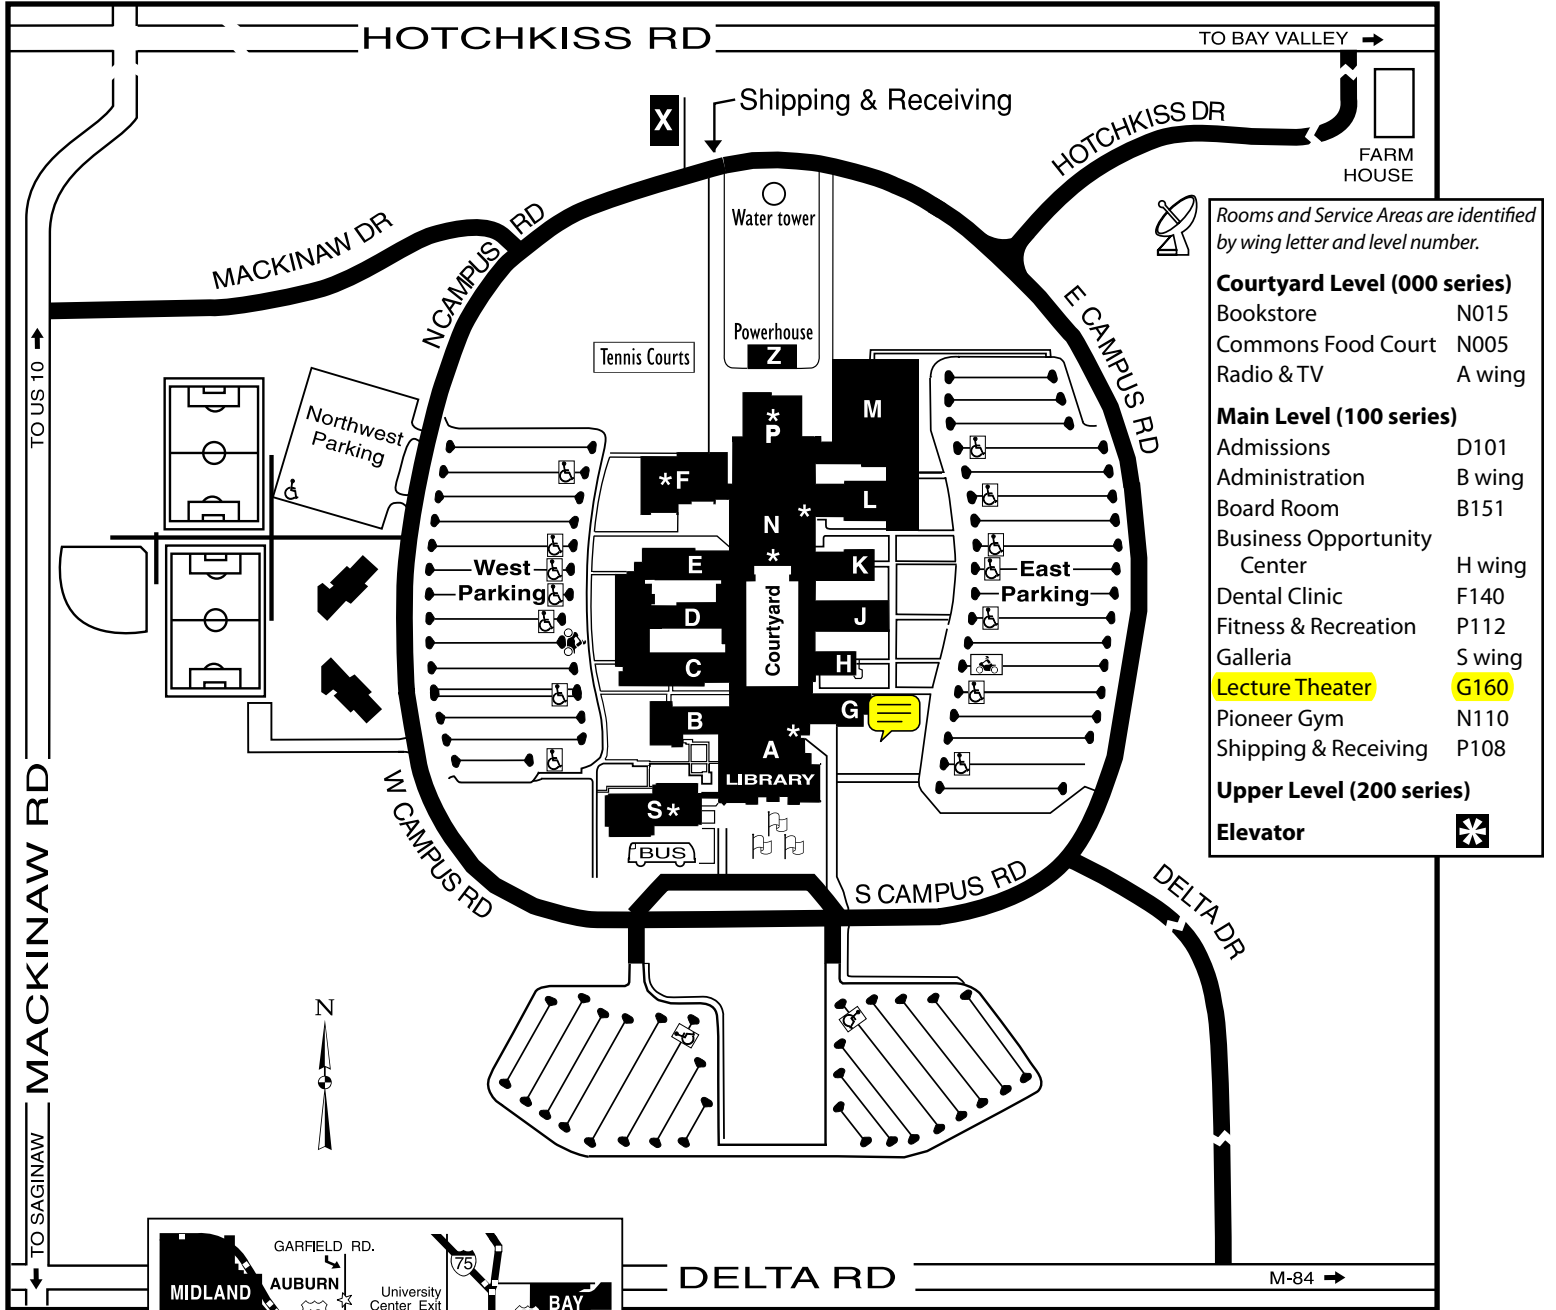

Delta College

Main Campus • University Center

1961 Delta Rd. • University Center, MI • (989) 686-9000

From I-75

Take exit 160. Turn south onto M-84. Travel 1/4 mile to the second traffic light. Turn west onto Delta Road. Travel 1-1/4 miles. College is on the right.

From US-10

Exit south at Mackinaw Road exit onto Mackinaw Road. Travel south 2-1/4 miles, past the blinker light at Hotchkiss Road intersection. College entrance is on the left.

Delta College is a Tobacco/Smoke Free Campus